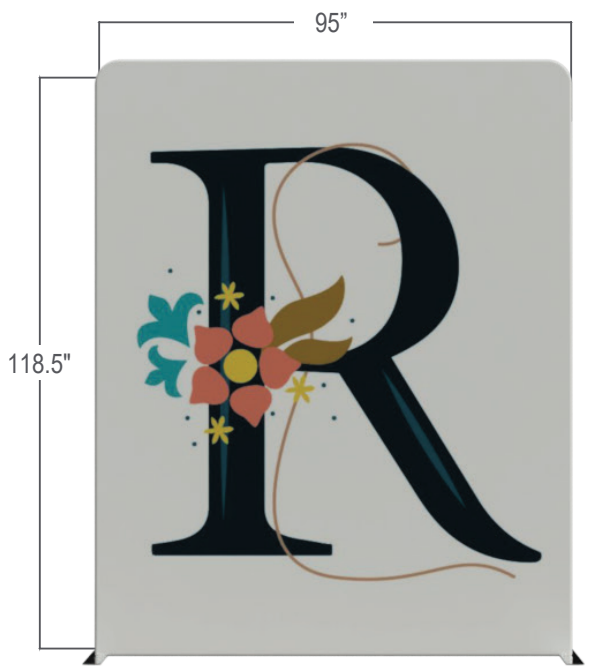

WAVELINE®
WLM 2000R round

| 8'w x 10'h Flat Waveline | |
|--------------------------|------------------|
| Qty. | Part Number |
| 2 | WLM#35 |
| 1 | WLM#57-L |
| 4 | WLM#36-2 |
| 6 | WLM#78 |
| 6 | WLM#99 |
| 2 | WLM#22E |
| 2 | WLM#23 |
| 1 | BGO-Fabric L bag |