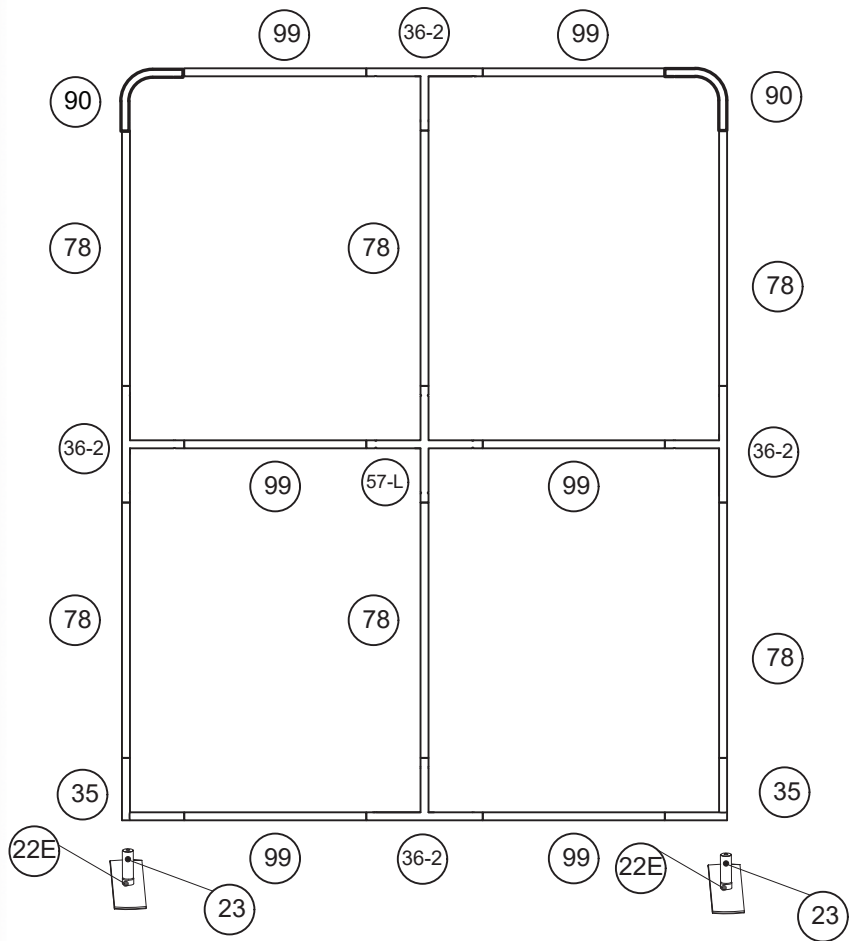

WAVELINE®
WLM 2000R round

| 8'w x 10'h Flat Waveline | |
|--------------------------|------------------|
| Qty. | Part Number |
| 2 | WLM#35 |
| 1 | WLM#57-L |
| 4 | WLM#36-2 |
| 6 | WLM#78 |
| 6 | WLM#99 |
| 2 | WLM#22E |
| 2 | WLM#23 |
| 1 | BGO-Fabric L bag |