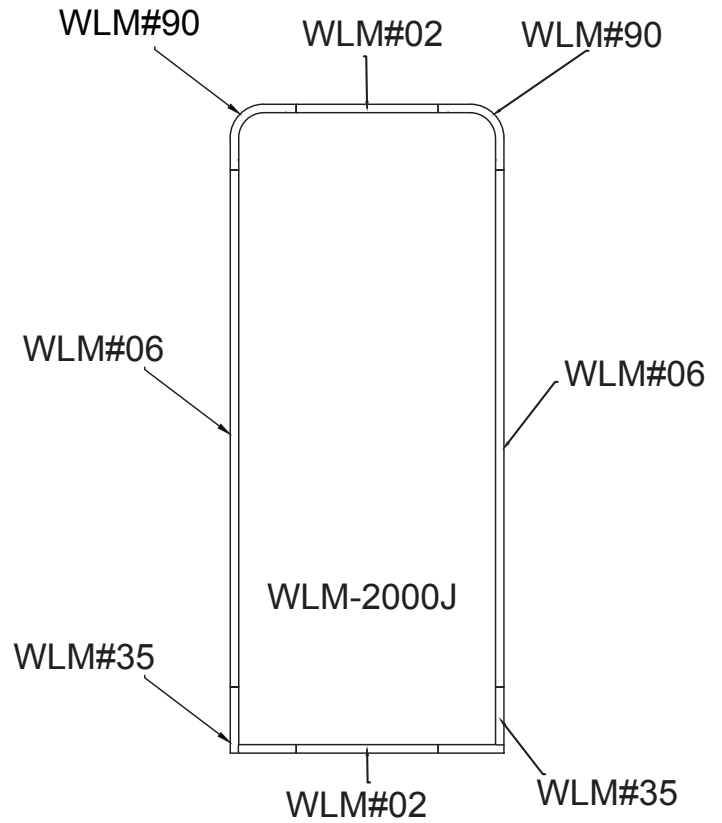

WAVELINE®
WLM 2000J round

41"w x 96"h Flat Waveline	
Qty.	Part Number
2	WLM#35
2	WLM#06
2	WLM#90
2	WLM#02
1	Black Cotton Bag