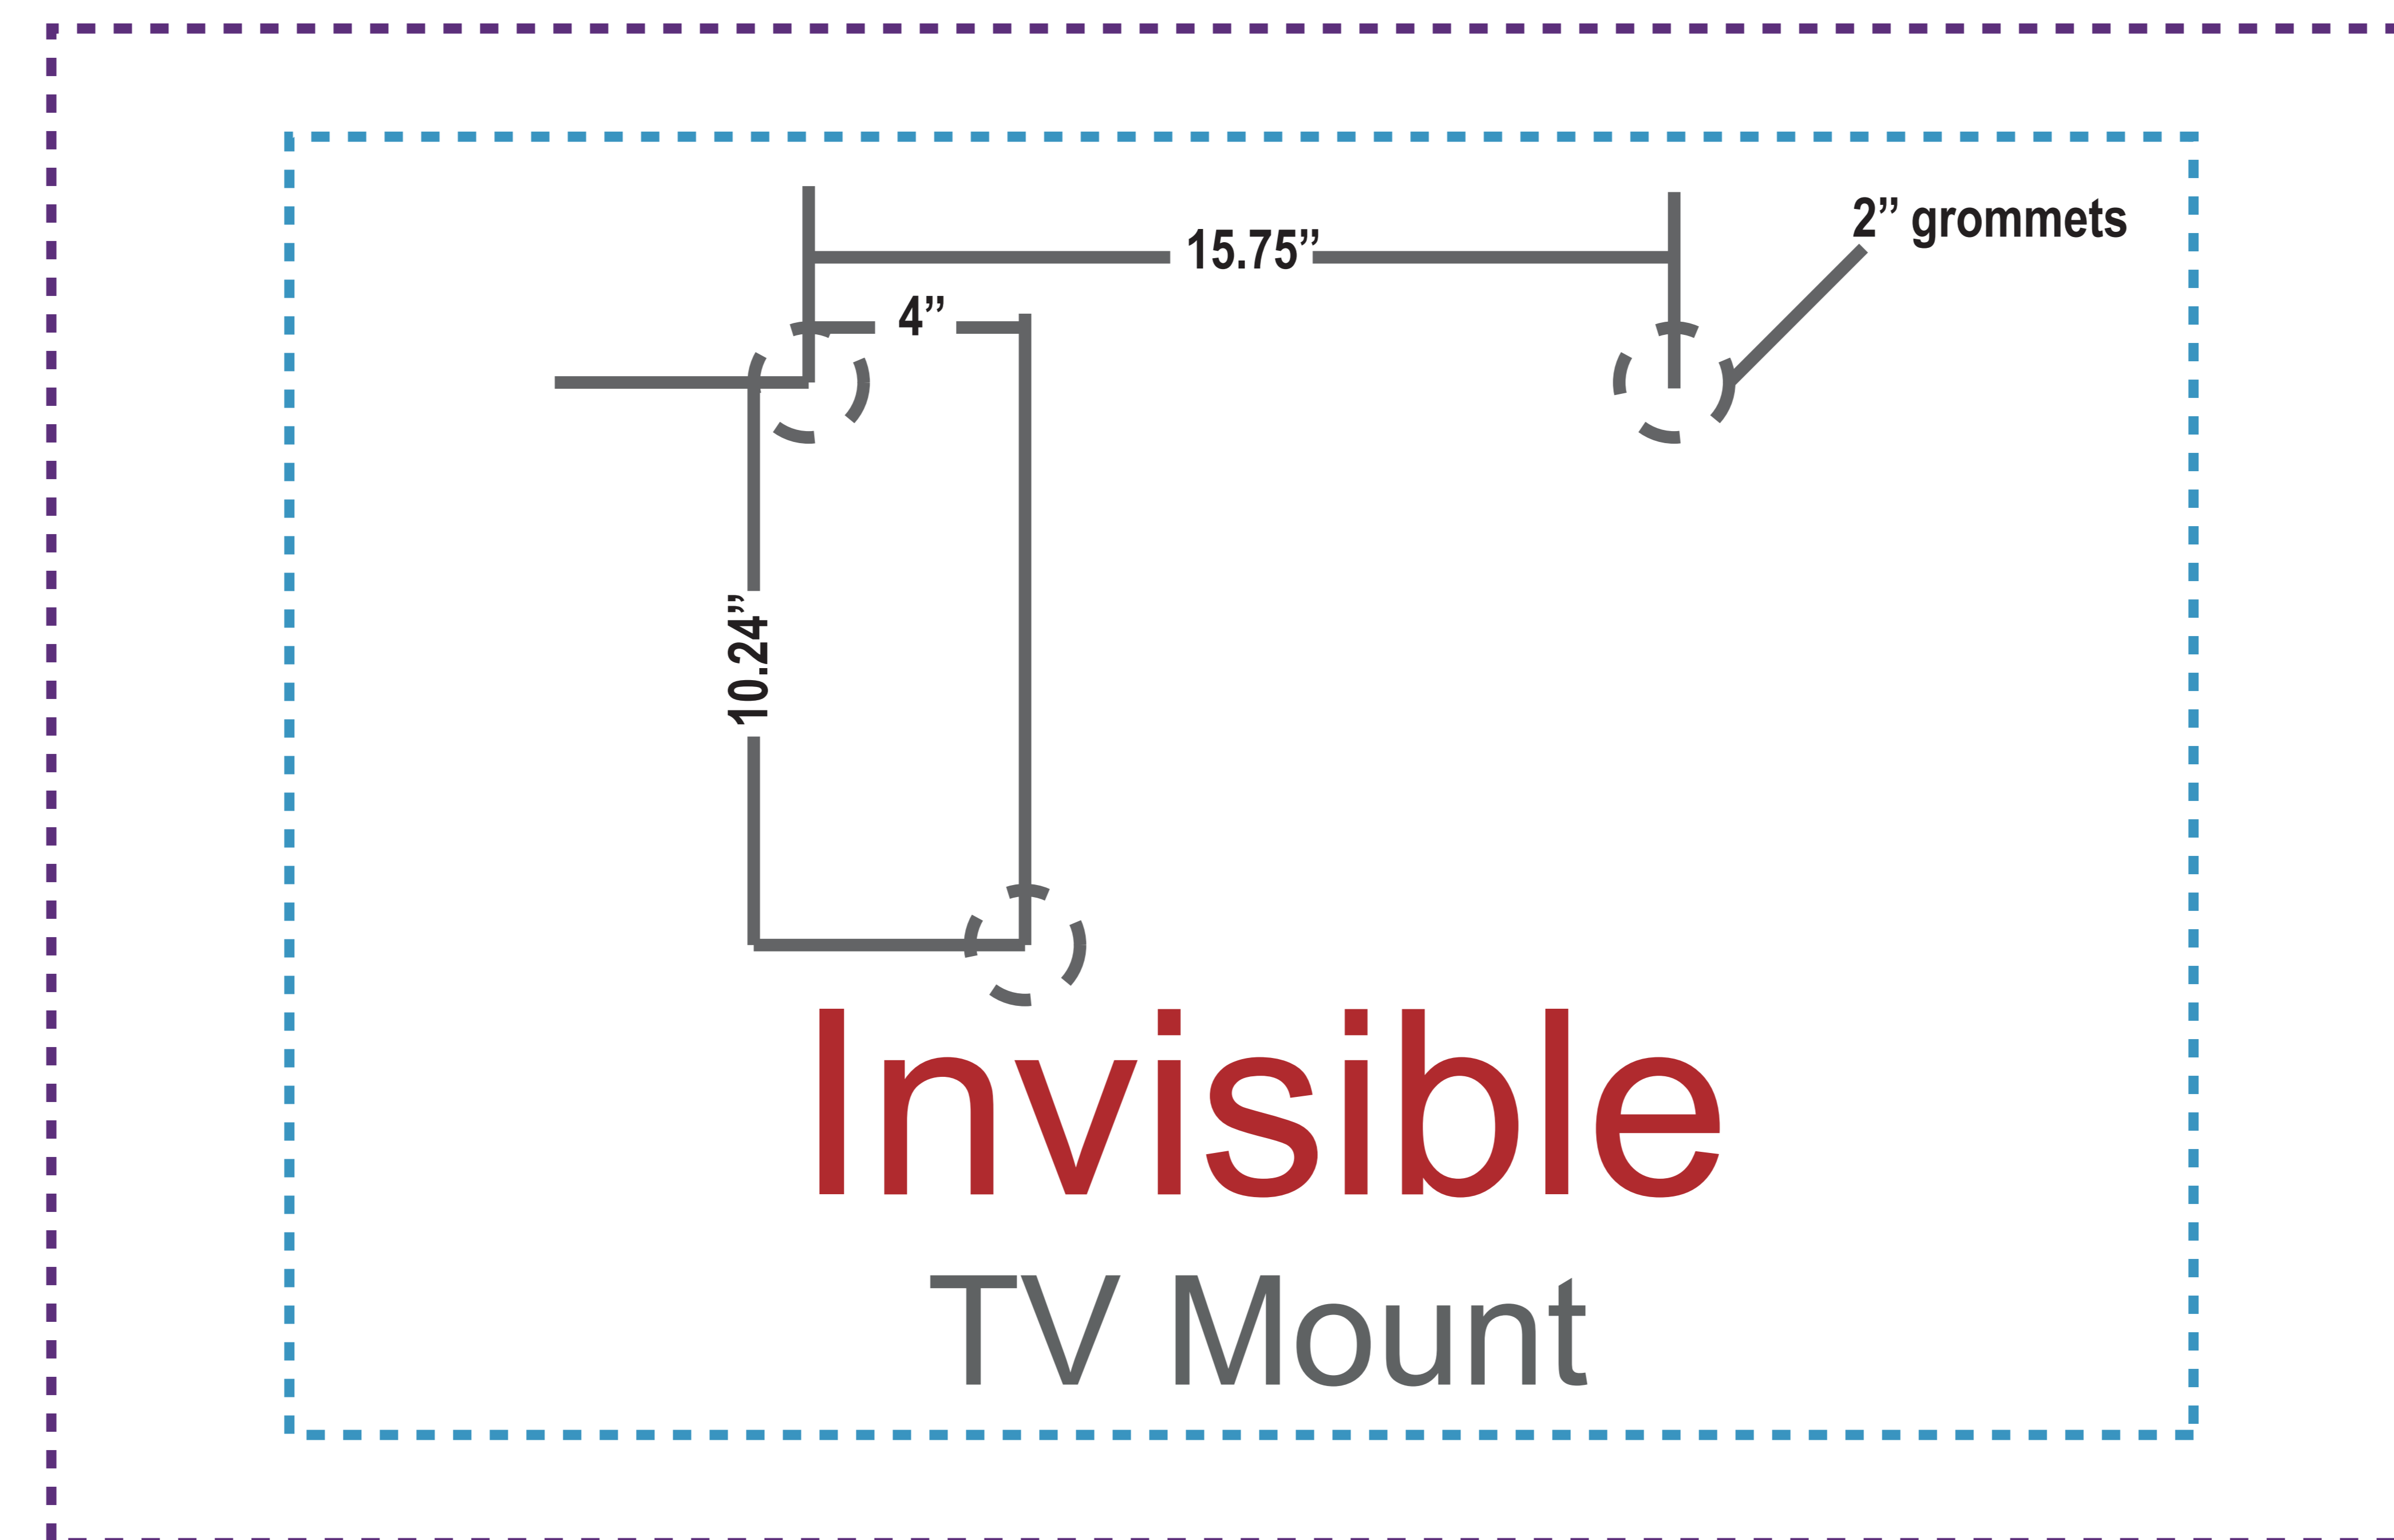

WLM-2011A

Graphic Size
2876mm w x 356mm h
(113.2" w x 14" h)

Keep text and important images
inside green area.

Graphic Size with Bleed
2976mm w x 416mm h
(117.2" w x 16" h)

WLM-2000F

Tension Fabric Wall Display

Graphic Size
2950mm w x 2260mm h(116.2" w x 88.9" h)

Keep text and important images
inside of green line.

Graphic Size with Bleed
3050mm w x 2320mm h(120" w x 91.3" h)

TV Mount

Keep text and important images
Outside of purple or blue line.

32" TV Area
34.6" w x 23.6" h

40" TV Area
43.3" w x 27.6" h
Top view

- CMYK color
- Resolutions must be 72-125 ppi
- All fonts must be created to outlines
- Embed all images in final document
- Save final document as PDF for print

50% SCALE