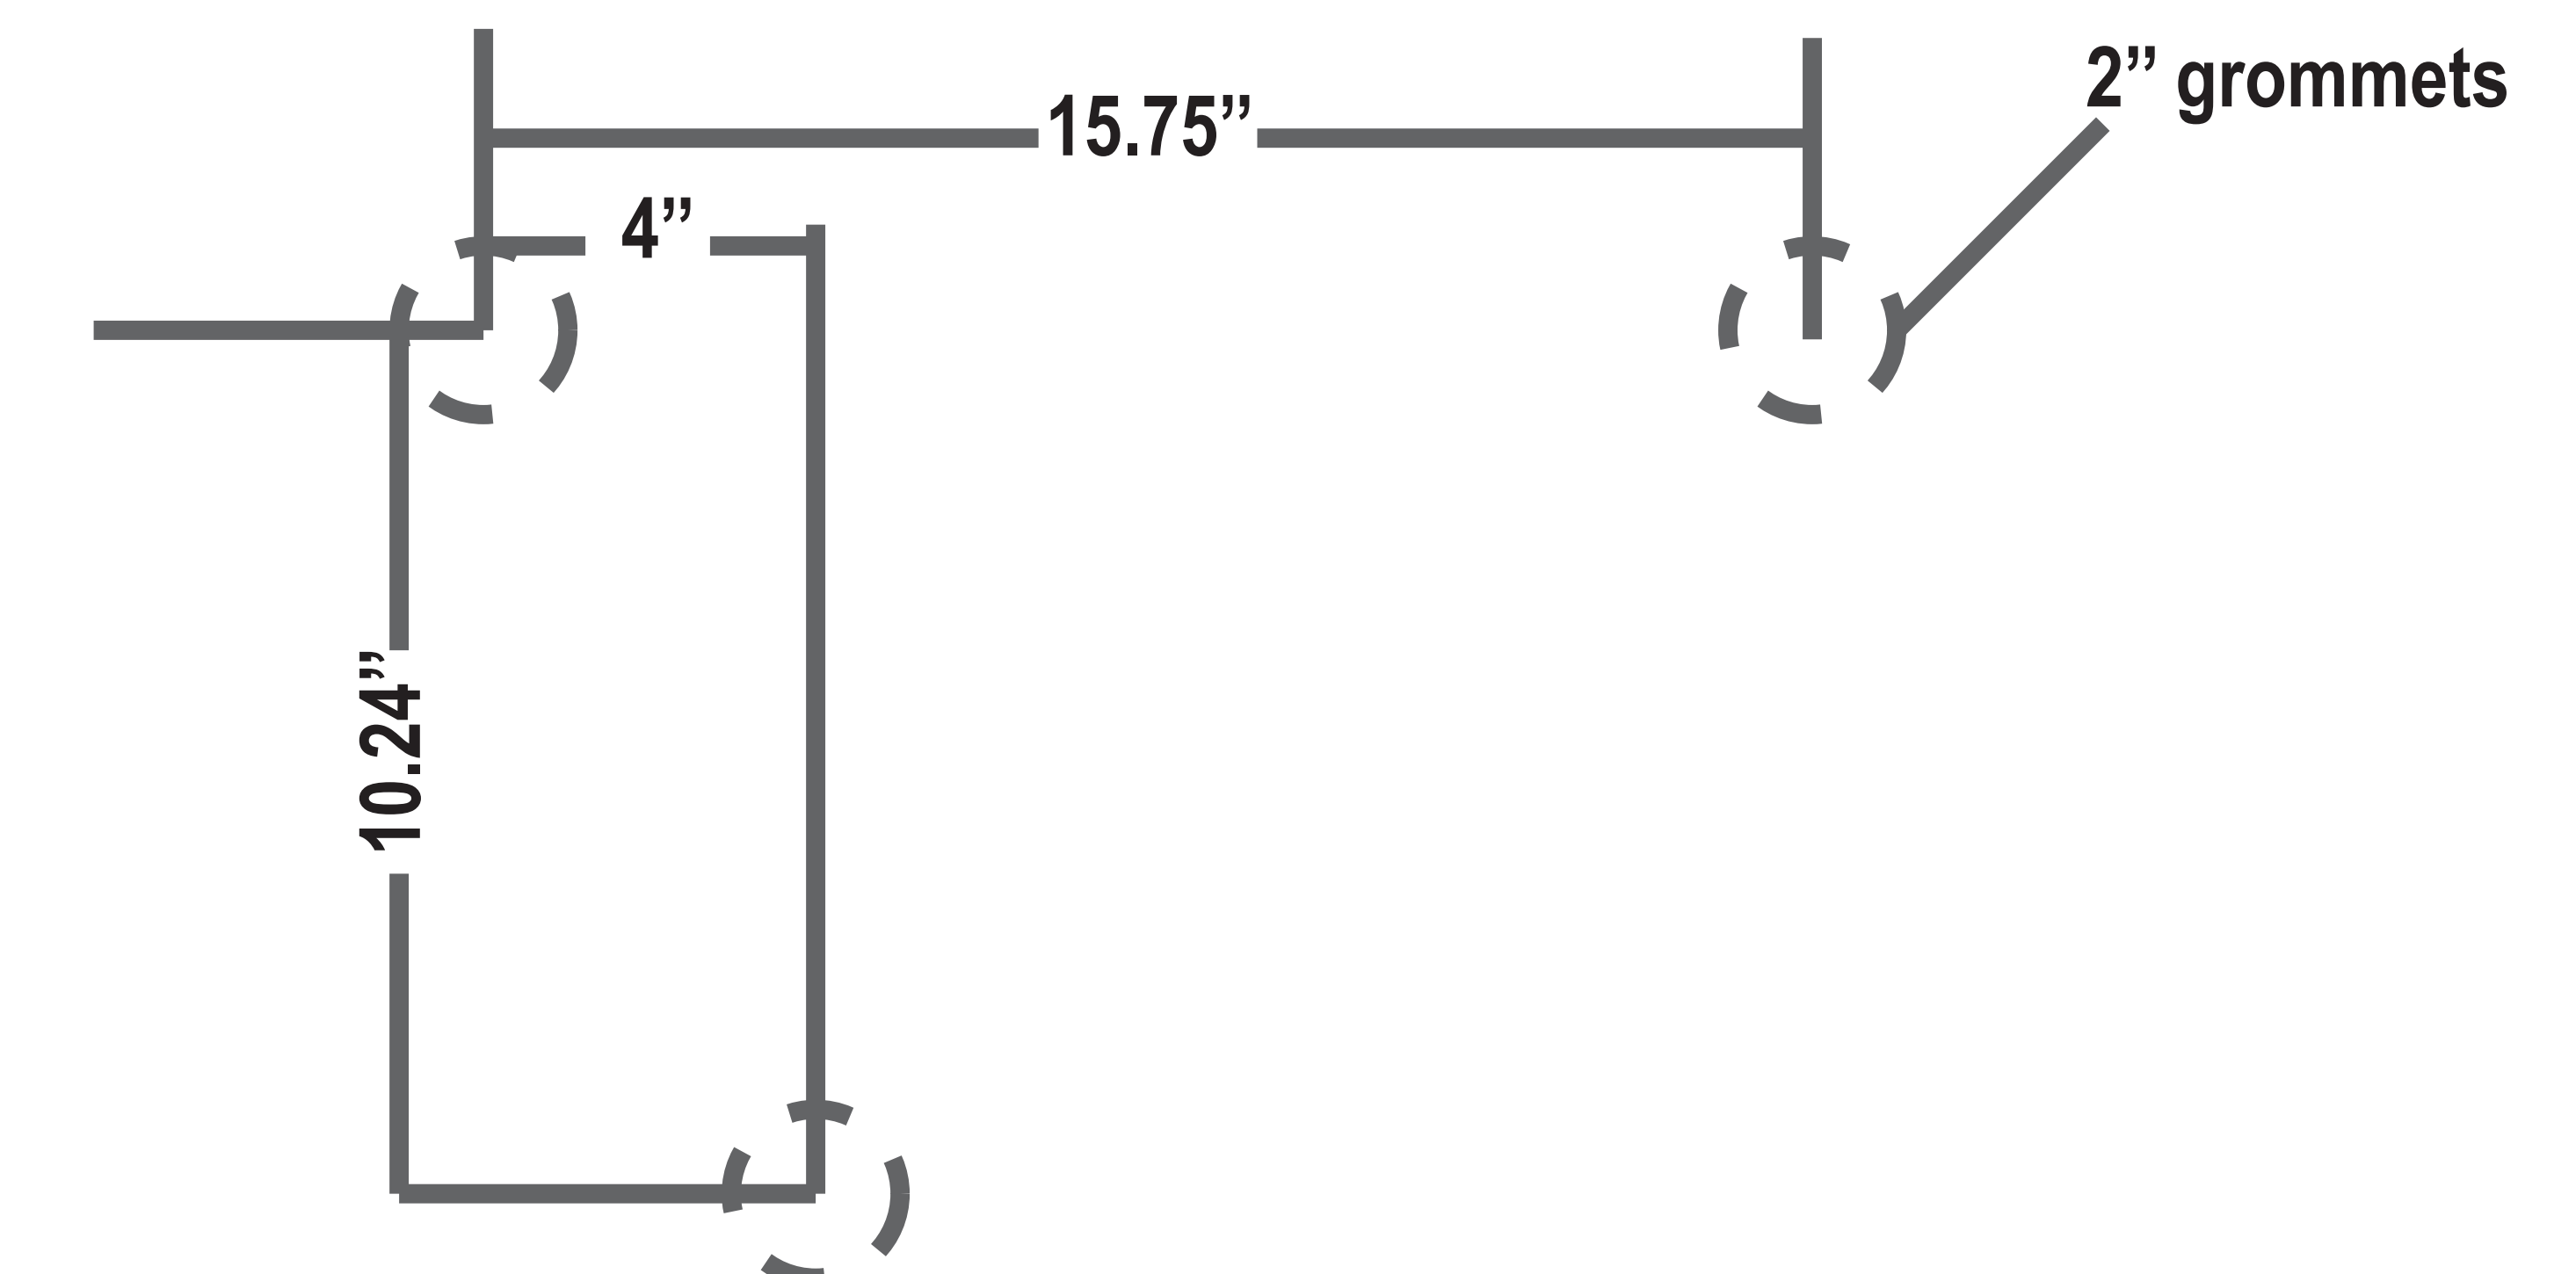

WLM-2000K

Tension Fabric Wall Display

Graphic Size
1448mm w x 2447mm h(57" w x 96.3" h)

Keep text and important images
inside of green line.

Graphic Size with Bleed
1548mm w x 2507mm h(61" w x 98.7" h)

*When using 22L & 22R please allow for 3.5" of graphic overlap
when connecting multiple panels.

Top view

- CMYK color
- Resolutions must be 72-125 ppi
- All fonts must be created to outlines
- Embed all images in final document
- Save final document as PDF for print

50% SCALE

Invisible TV Mount

WLM-2000E

Tension Fabric Wall Display

Graphic Size
1448mm w x 2260mm h(57" w x 88.9" h)

Keep text and important images
inside of green line.

Graphic Size with Bleed
1548mm w x 2320mm h(61" w x 91.3" h)

TV Mount
Keep text and important images
Outside of purple or blue line.

*When using 22L & 22R please allow for 3.5" of graphic overlap
when connecting multiple panels.

32" TV Area
34.6" w x 23.6" h

40" TV Area
43.3" w x 27.6" h

Top view

- CMYK color
- Resolutions must be 72-125 ppi
- All fonts must be created to outlines
- Embed all images in final document
- Save final document as PDF for print