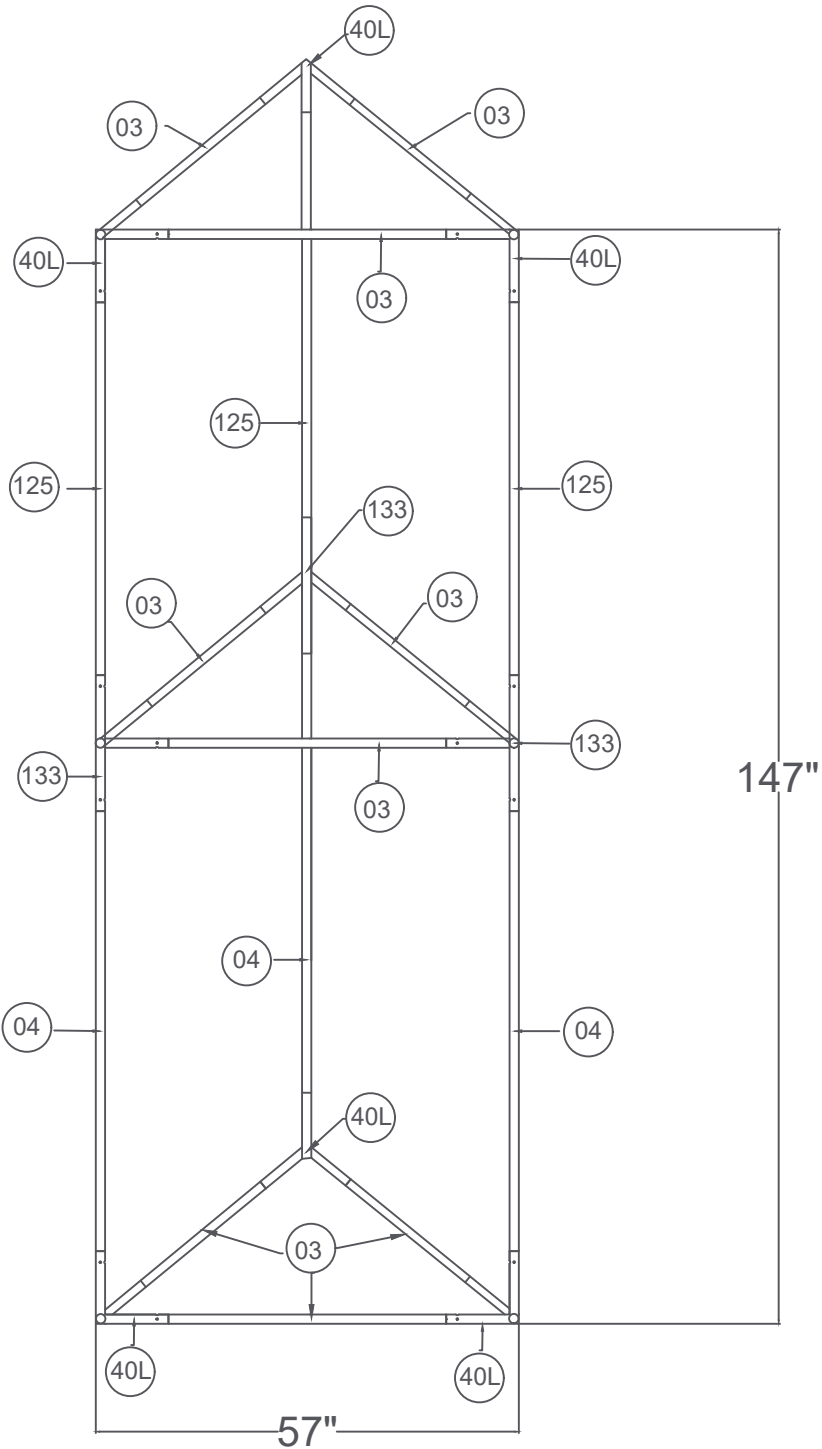

# Triangle Tower - TRT5x12-K

Triangle Tower 57"w x 147"h	
Qty.	Part Number
6	WLM#40-L
9	WLM#003
3	WLM#125
3	WLM#004
3	WLM#133
3	WLM#18
3	WLM#23
1	BGO-FABRIC-L bag