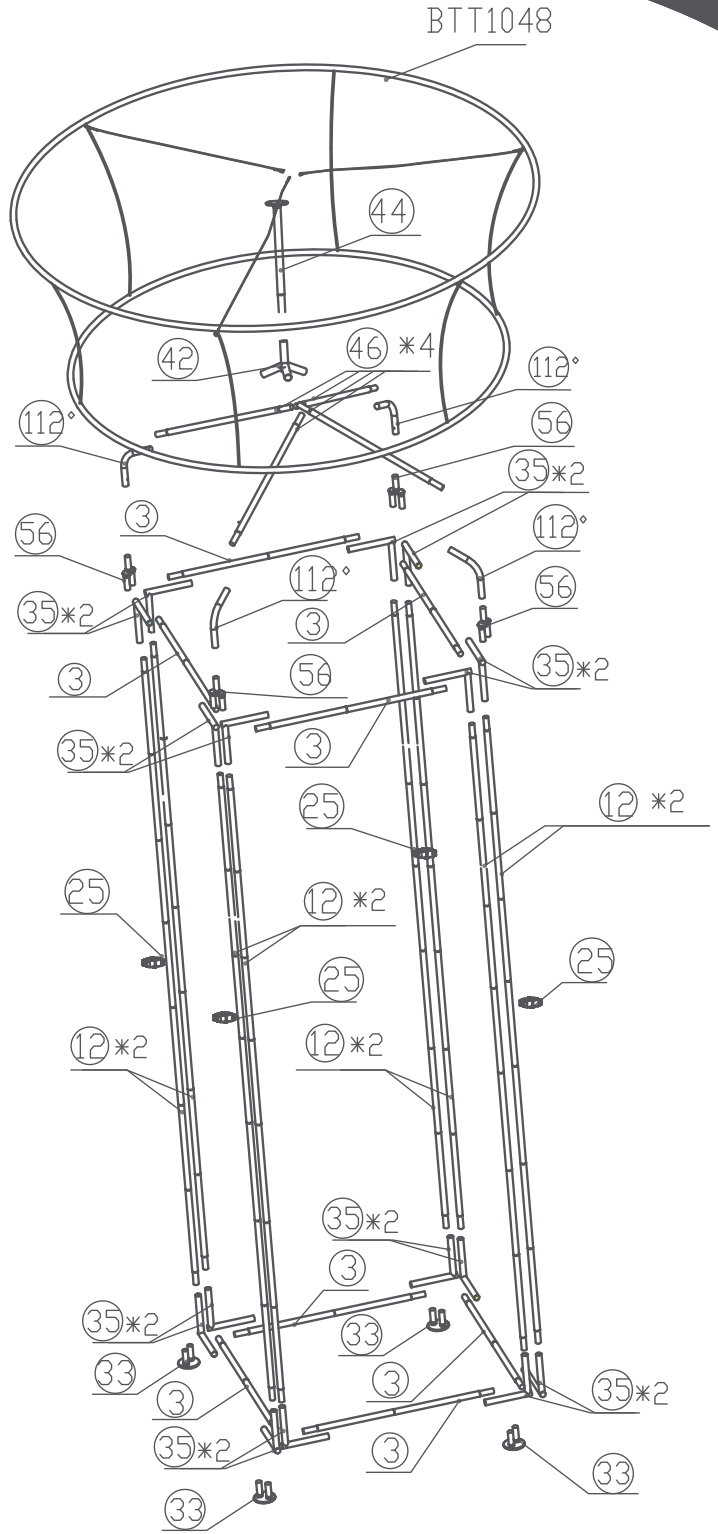

# WAVELINE® SQUARE TOWER-BTT1048

Frame		Frame		Frame		Frame		Shipping Case		
③③	4	④②	1	BTT10	1				NYLON BAG	
③	8	④④	1	BFP48	6					
③⑤	16	②⑤	4	CABLE	1.5	-	3pt.	1		
①②	8	⑤⑥	4							
④⑥	4	①①②°	4							
NO.	Quantity	Confirm	NO.	Quantity	Confirm	NO.	Quantity	Confirm	NO.	Confirm