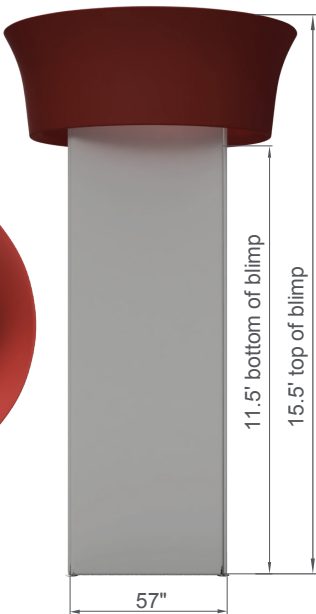

# WAVELINE® SQUARE TOWER-BTT1048

Frame		Frame		Frame		Frame		Shipping Case		
③③	4	④②	1	BTT10	1				NYLON BAG	
③	8	④④	1	BFP48	6					
③⑤	16	②⑤	4	CABLE	1.5	-	3pt.	1		
①②	8	⑤⑥	4							
④⑥	4	①①②°	4							
NO.	Quantity	Confirm	NO.	Quantity	Confirm	NO.	Quantity	Confirm	NO.	Confirm