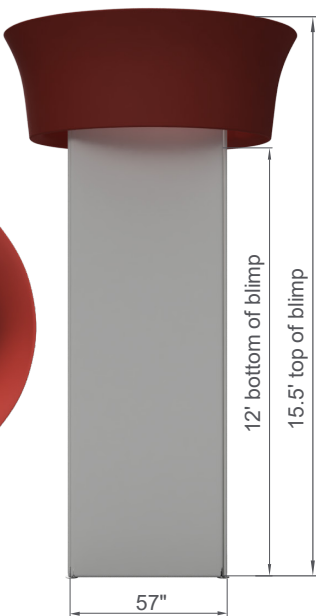

# WAVELINE® SQUARE TOWER-BTT1042

Frame		Frame		Frame		Frame		Shipping Case		
③③	4	④②	1	BTT10	1				NYLON BAG	
③	8	④④	1	BFP42	6					
③⑤	16	②⑤	4	CABLE	1.5	-	3pt.	1		
①②	8	⑤⑥	4							
④⑥	4	①①②	4							
NO.	Quantity	Confirm	NO.	Quantity	Confirm	NO.	Quantity	Confirm	NO.	Confirm