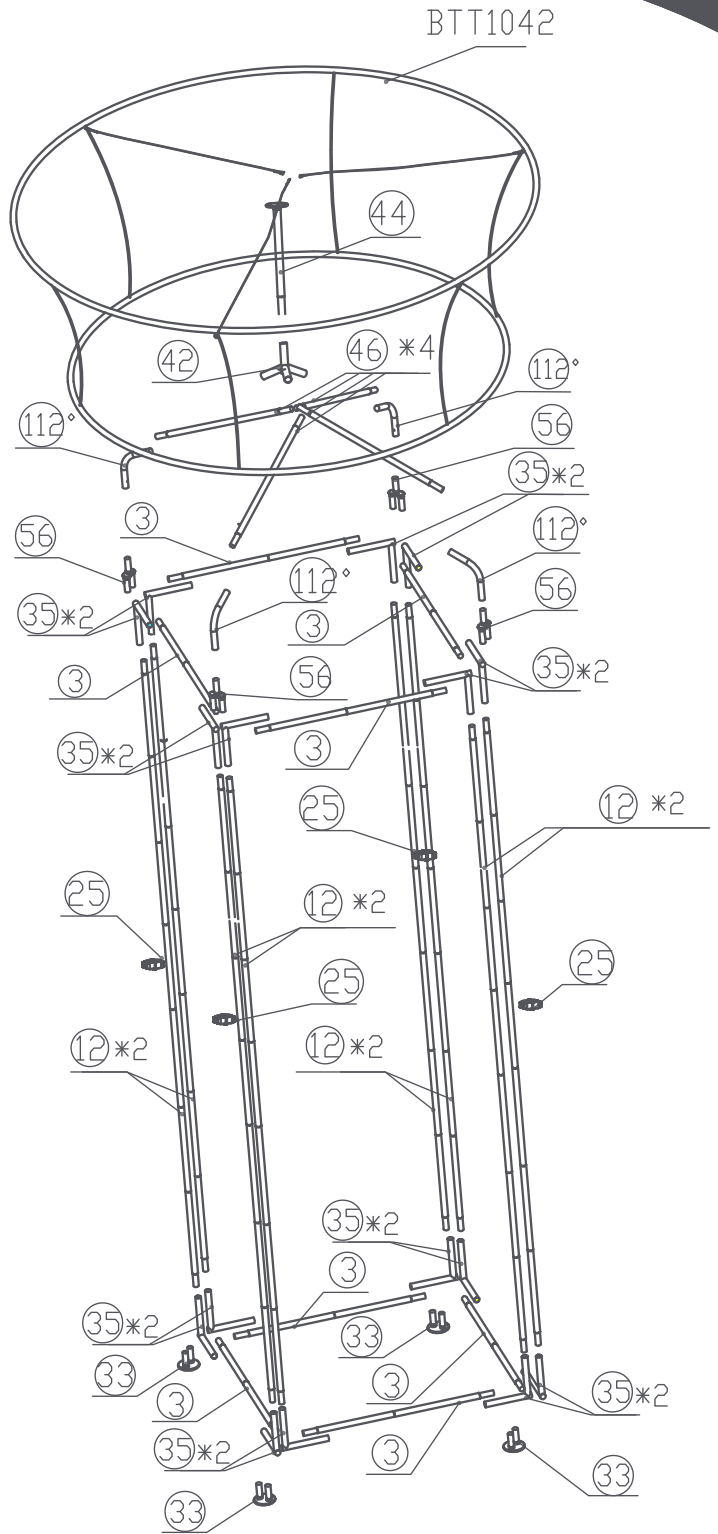

# WAVELINE® SQUARE TOWER-BTT1042

Frame		Frame		Frame		Frame		Shipping Case		
③③	4	④②	1	BTT10	1				NYLON BAG	
③	8	④④	1	BFP42	6					
③⑤	16	②⑤	4	CABLE	1.5	-	3pt.	1		
①②	8	⑤⑥	4							
④⑥	4	①①②	4							
NO.	Quantity	Confirm	NO.	Quantity	Confirm	NO.	Quantity	Confirm	NO.	Confirm