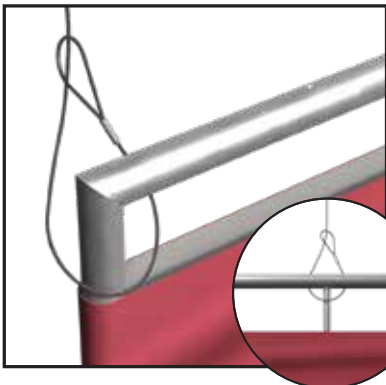

Waveline 14' Flat Hanging Sign

FHS-1472

Does not include Hanging Cables

① Lay out parts according to the assembly diagram and push the pipes together.

② Feed the fabric from the bottom of the frame, only a few feet at a time. Leave space to secure cables.

③ Locate the hanging points, these will be the openings on the zipper to allow for cables to be inserted.

④ Secure the cables to the vertical support pole.

⑤ Pull up the rest of the fabric and close the zippers.