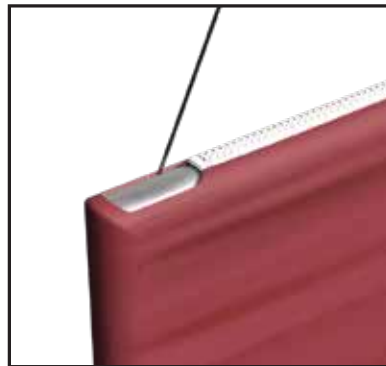

Waveline 14' Flat Hanging Sign

FHS-1472

Does not include Hanging Cables

① Lay out parts according to the assembly diagram and push the pipes together.

② Feed the fabric from the bottom of the frame, only a few feet at a time. Leave space to secure cables.

③ Locate the hanging points, these will be the openings on the zipper to allow for cables to be inserted.

④ Secure the cables to the vertical support pole.

⑤ Pull up the rest of the fabric and close the zippers.

PARTS

FHS-1472

QTY	PART NUMBER
4	WLM#35B
4	WLM#36B
6	WLM#03
4	WLM#125

DISPLAY CONSTRUCTION

Aluminum frame.

GRAPHIC MATERIAL & FINISHING

Dye sublimated on One Planet, 100% recycled, fabric. Top grade YKK zippers along bottom of display.