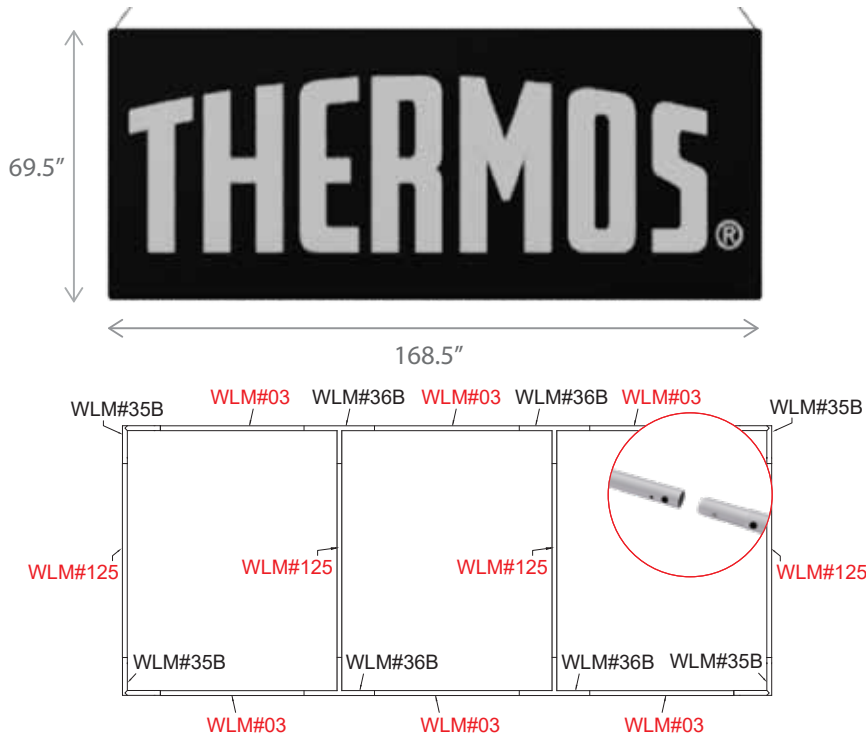

Waveline 14' Flat Hanging Sign

FHS-1472

Does not include Hanging Cables

① Lay out parts according to the assembly diagram and push the pipes together.

② Feed the fabric from the bottom of the frame, only a few feet at a time. Leave space to secure cables.

③ Locate the hanging points, these will be the openings on the zipper to allow for cables to be inserted.

④ Secure the cables to the vertical support pole.

⑤ Pull up the rest of the fabric and close the zippers.

Bottles recycled

181

LIMITED WARRANTY

- Frame : Lifetime - Graphics : 30 days

DIMENSIONS

Assembled Unit	168.5"w x 69.5"h
Graphic Size	168.5"w x 69.5"h
Shipping Box	36"w x 14"h x 14"d, 28 lbs