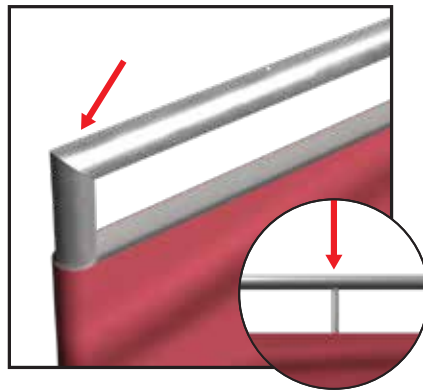

Waveline 14' Flat Hanging Sign

FHS-1472

Does not include Hanging Cables

① Lay out parts according to the assembly diagram and push the pipes together.

② Feed the fabric from the bottom of the frame, only a few feet at a time. Leave space to secure cables.

③ Locate the hanging points, these will be the openings on the zipper to allow for cables to be inserted.

④ Secure the cables to the vertical support pole.

⑤ Pull up the rest of the fabric and close the zippers.

PARTS

FHS-1472

QTY	PART NUMBER
4	WLM#35B
4	WLM#36B
6	WLM#03
4	WLM#125

DISPLAY CONSTRUCTION

Aluminum frame.

GRAPHIC MATERIAL & FINISHING

Dye sublimated on One Planet, 100% recycled, fabric. Top grade YKK zippers along bottom of display.