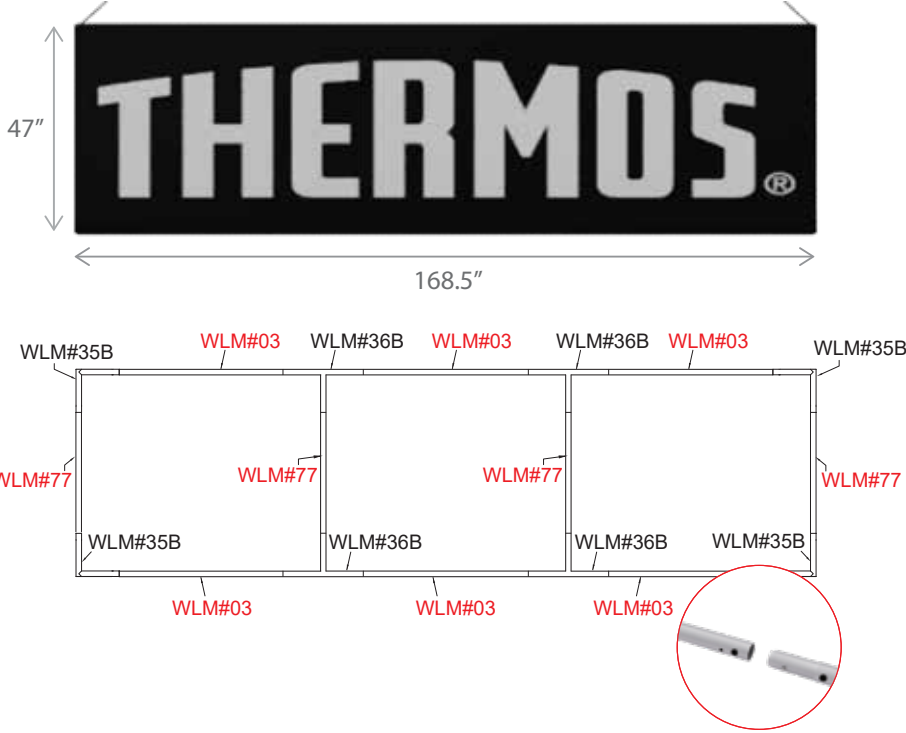

Waveline 14' Flat Hanging Sign

FHS-1448

Does not include Hanging Cables

1 Lay out parts according to the assembly diagram and push the pipes together.

2 Feed the fabric from the bottom of the frame, only a few feet at a time. Leave space to secure cables.

3 Locate the hanging points, these will be the openings on the zipper to allow for cables to be inserted.

4 Secure the cables to the vertical support pole.

5 Pull up the rest of the fabric and close the zippers.

DIMENSIONS

Assembled Unit	168.5" w x 47" h
Graphic Size	168.5" w x 47" h
Shipping Box	36" w x 14" h x 14" d, 23 lbs