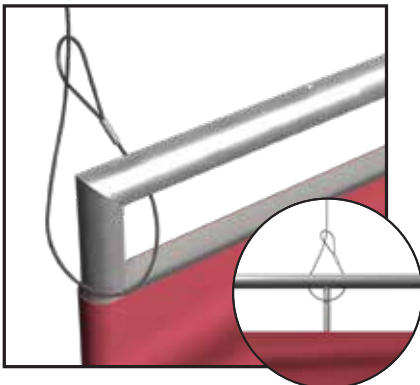

Waveline 14' Flat Hanging Sign

FHS-1448

Does not include Hanging Cables

1 Lay out parts according to the assembly diagram and push the pipes together.

2 Feed the fabric from the bottom of the frame, only a few feet at a time. Leave space to secure cables.

3 Locate the hanging points, these will be the openings on the zipper to allow for cables to be inserted.

4 Secure the cables to the vertical support pole.

5 Pull up the rest of the fabric and close the zippers.