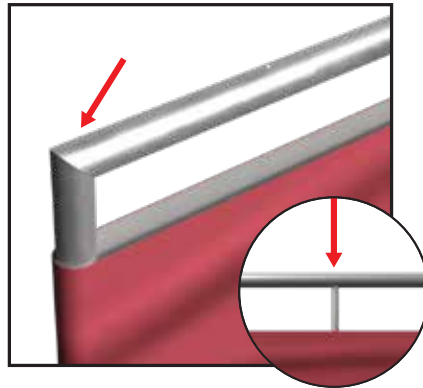

Waveline 14' Flat Hanging Sign

FHS-1448

Does not include Hanging Cables

1 Lay out parts according to the assembly diagram and push the pipes together.

2 Feed the fabric from the bottom of the frame, only a few feet at a time. Leave space to secure cables.

3 Locate the hanging points, these will be the openings on the zipper to allow for cables to be inserted.

4 Secure the cables to the vertical support pole.

5 Pull up the rest of the fabric and close the zippers.

PARTS

Bag

Graphic

Straight Poles

Corner & T-Poles

FHS-1448	
QTY	PART NUMBER
4	WLM#35B
4	WLM#36B
6	WLM#03
4	WLM#77

DISPLAY CONSTRUCTION

Aluminum frame.