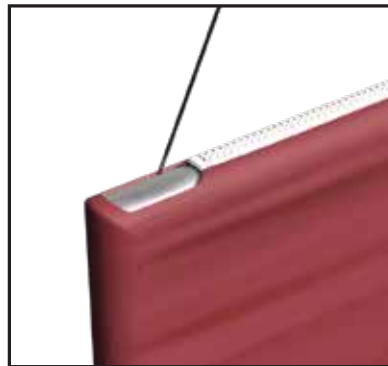

Waveline 14' Flat Hanging Sign

FHS-1448

Does not include Hanging Cables

1 Lay out parts according to the assembly diagram and push the pipes together.

2 Feed the fabric from the bottom of the frame, only a few feet at a time. Leave space to secure cables.

3 Locate the hanging points, these will be the openings on the zipper to allow for cables to be inserted.

4 Secure the cables to the vertical support pole.

5 Pull up the rest of the fabric and close the zippers.