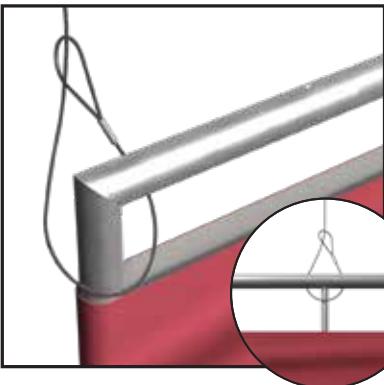

Waveline 14' Flat Hanging Sign

FHS-1436

Does not include Hanging Cables

① Lay out parts according to the assembly diagram and push the pipes together.

② Feed the fabric from the bottom of the frame, only a few feet at a time. Leave space to secure cables.

③ Locate the hanging points, these will be the openings on the zipper to allow for cables to be inserted.

④ Secure the cables to the vertical support pole.

⑤ Pull up the rest of the fabric and close the zippers.