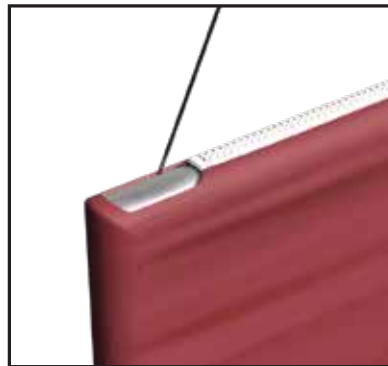

Waveline 14' Flat Hanging Sign

FHS-1436

Does not include Hanging Cables

① Lay out parts according to the assembly diagram and push the pipes together.

② Feed the fabric from the bottom of the frame, only a few feet at a time. Leave space to secure cables.

③ Locate the hanging points, these will be the openings on the zipper to allow for cables to be inserted.

④ Secure the cables to the vertical support pole.

⑤ Pull up the rest of the fabric and close the zippers.