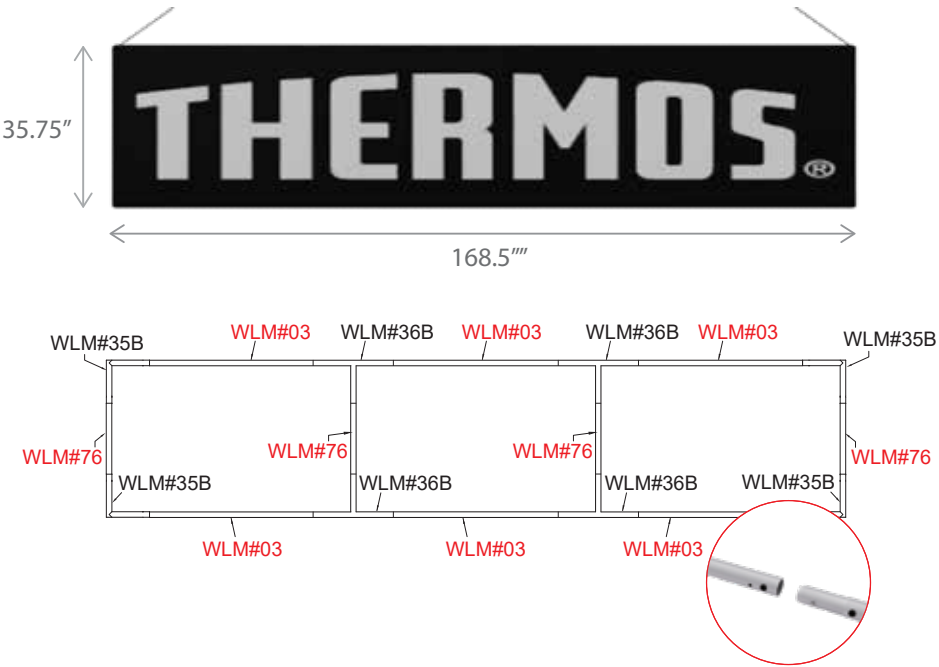

Waveline 14' Flat Hanging Sign

FHS-1436

Does not include Hanging Cables

① Lay out parts according to the assembly diagram and push the pipes together.

② Feed the fabric from the bottom of the frame, only a few feet at a time. Leave space to secure cables.

③ Locate the hanging points, these will be the openings on the zipper to allow for cables to be inserted.

④ Secure the cables to the vertical support pole.

⑤ Pull up the rest of the fabric and close the zippers.

PARTS

Bag

Graphic

Straight Poles

Corner & T-Poles

FHS-1436	
QTY	PART NUMBER
4	WLM#35B
4	WLM#36B
6	WLM#03
4	WLM#76

DISPLAY CONSTRUCTION

Aluminum frame.

DIMENSIONS

Assembled Unit	168.5" w x 35.75" h
Graphic Size	168.5" w x 35.75" h
Shipping Box	36" w x 14" h x 14" d, 20 lbs