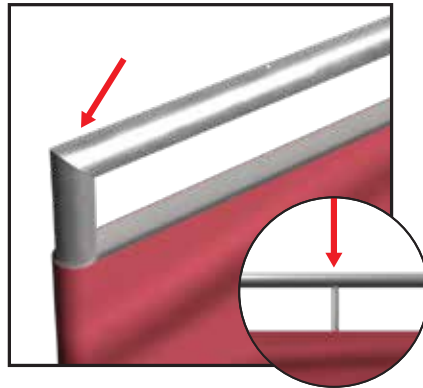

Waveline 14' Flat Hanging Sign

FHS-1436

Does not include Hanging Cables

① Lay out parts according to the assembly diagram and push the pipes together.

② Feed the fabric from the bottom of the frame, only a few feet at a time. Leave space to secure cables.

③ Locate the hanging points, these will be the openings on the zipper to allow for cables to be inserted.

④ Secure the cables to the vertical support pole.

⑤ Pull up the rest of the fabric and close the zippers.

PARTS

Bag

Graphic

Straight Poles

Corner & T-Poles

FHS-1436	
QTY	PART NUMBER
4	WLM#35B
4	WLM#36B
6	WLM#03
4	WLM#76

DISPLAY CONSTRUCTION

Aluminum frame.