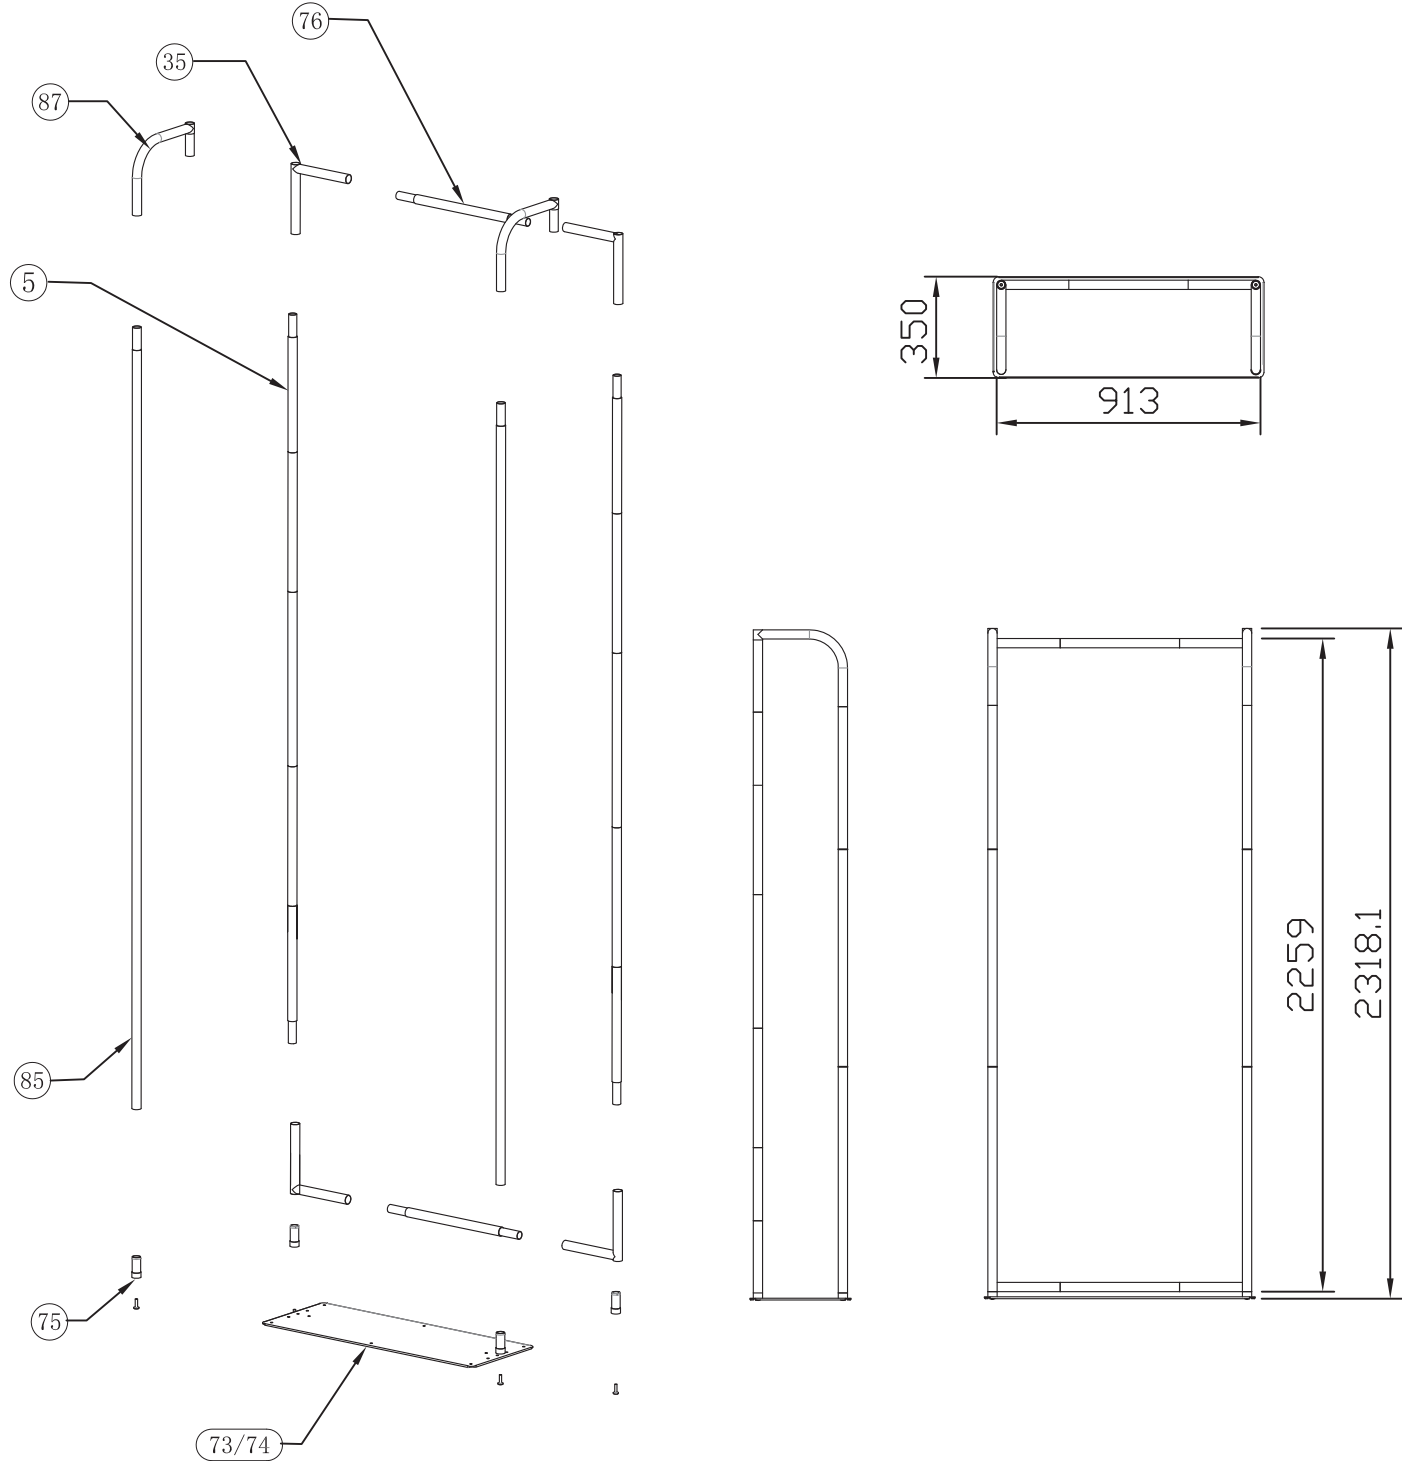

WaveLine® Banner Stand WBS36089MS-B/W

Frame			Frame			Frame			Frame			Frame			TV kit		Shipping Case		accessories		
35	4		85	2													Carton		Soft molded case		
76	2		87	2															Shelf		
73/74	1																		Monitor Bracket		
75	4																		Clothing hanger		
5	2																				
NO.	Quantity	Confirm	NO.	Quantity	Confirm	NO.	Quantity	Confirm	NO.	Quantity	Confirm	NO.	Quantity	Confirm	NO.	Quantity	Confirm	NO.	Confirm	NO.	Confirm