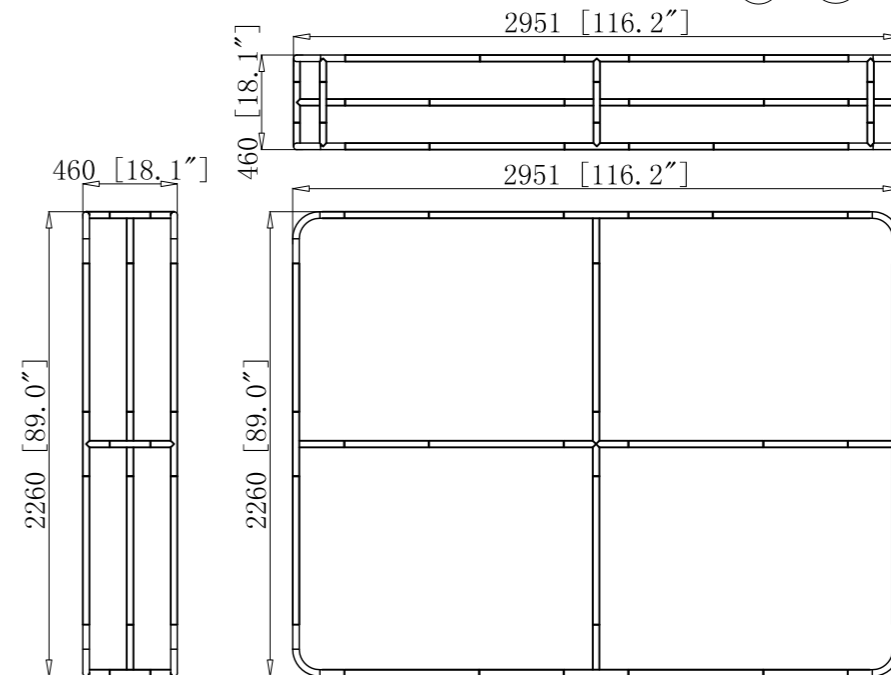

WaveLine® Bombora BMB100818R

Frame			Frame			Frame			Frame			Frame			TV kit		Shipping Case		accessories	
⑤7	1		⑨9	10																
⑨5	4		⑩0	10											32"					
⑨6	8		⑩7	4											40"					
⑨7	4																			
⑨8	4																			
NO.	Quantity	Confirm	NO.	Quantity	Confirm	NO.	Quantity	Confirm	NO.	Quantity	Confirm	NO.	Quantity	Confirm	NO.	Confirm	NO.	Confirm		