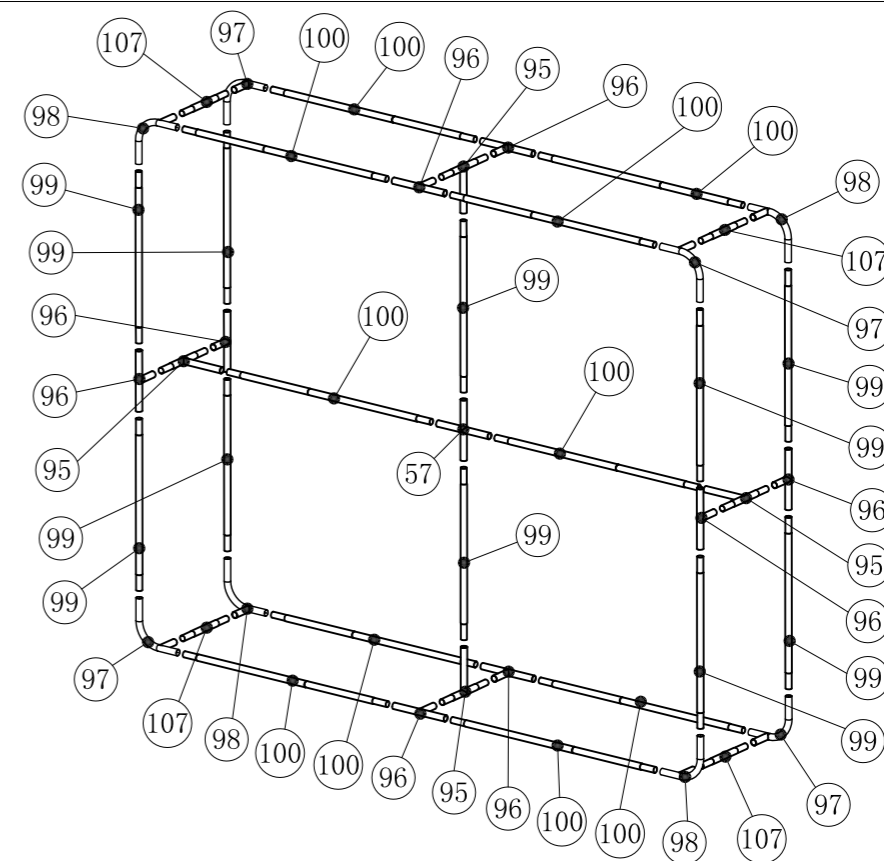

WaveLine® Bombora BMB100818R

Frame			Frame			Frame			Frame			Frame			TV kit		Shipping Case		accessories	
⑤7	1		⑨9	10																
⑨5	4		⑩0	10											32"					
⑨6	8		⑩7	4											40"					
⑨7	4																			
⑨8	4																			
NO.	Quantity	Confirm	NO.	Quantity	Confirm	NO.	Quantity	Confirm	NO.	Quantity	Confirm	NO.	Quantity	Confirm	NO.	Confirm	NO.	Confirm		