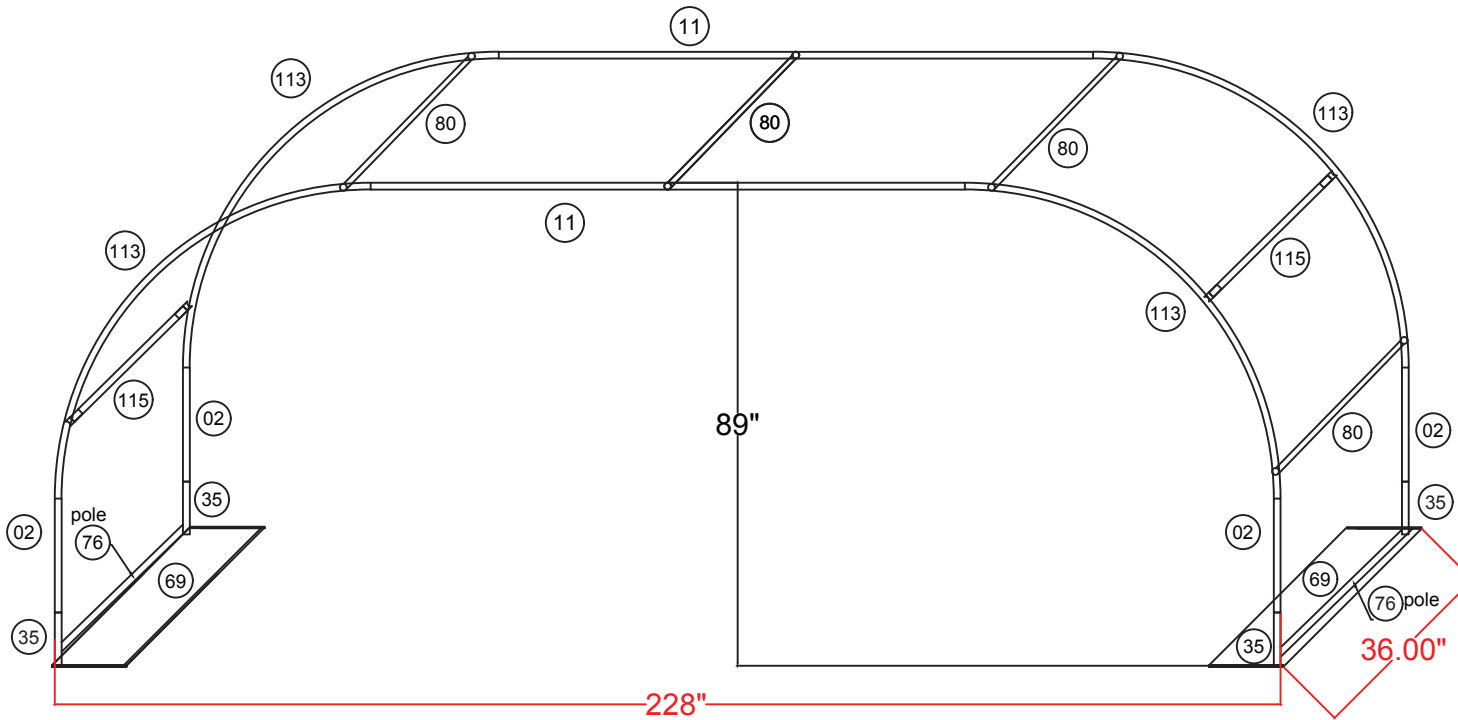

WAVELINE®

ARCH23S

- Assemble both outer rings
- Install base poles
- Install all horizontal poles
- Pull graphics from one end to the other slowly, making sure to evenly covering frame

36"d x 228"w x 89"h Curved Arch Display	
Qty.	Part Number
4	WLM#35
4	WLM#113
2	WLM#76
4	WLM#002
2	WLM#11
5	WLM#80
2	WLM#69 base plate
4	WLM#75
1	BGO-FabricXL bag
2	WLM#115

Fits inside qty.1 CA900