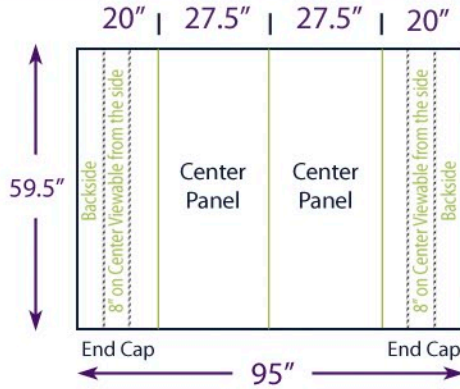

6'ft Curved Energy Table-Top Pop Up

Graphic Layout & Accessory Options

Top View

Full Wrap Photomural Graphic Panels

Call today for information on upgrading to an Oval Shipping Case and Case Wrap

Graphic Case Wrap

Artwork:

Please create art as one piece at 100 - 120 dpi, at 100% size.

Illustrator 10 to CS3 (AI, PDF or EPS) Outline all fonts

(Large areas of gradations created in Illustrator could result in unwanted banding issues when printed.)

Photoshop 7 to CS3 (CMYK, Flattened TIF with LZW compression, or PSD)

No Bleed

Pop Up Header Graphic Options

Detachable Headers

- ① 2 Panel Header: 55"W x 14"H
 - ② Full Wrap Header: 95"W x 14"H
- * Graphics are Velcro Backed *

Backlit Header Kit

- ③ Graphic: 53"W x 14"H
- Requires: (2) Florescent Bulbs

800-682-9059

GLOBOTECH
Exceptionally Attractive Displays

www.globotechdisplays.com