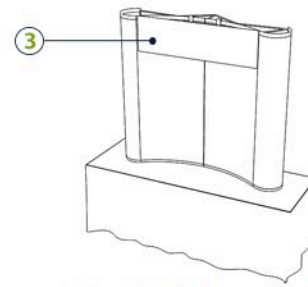

Artwork:

Please create art as one piece at 100 - 120 dpi, at 100% size.

Illustrator 10 to CS3 (AI, PDF or EPS) Outline all fonts

(Large areas of gradations created in Illustrator could result in unwanted banding issues when printed.)

Photoshop 7 to CS3 (CMYK, Flattened TIF with LZW compression, or PSD)

No Bleed

Pop Up Header Graphic Options

Detachable Headers

- ① 2 Panel Header: 55"W x 14"H
 - ② Full Wrap Header: 95"W x 14"H
- * Graphics are Velcro Backed *

Backlit Header Kit

- ③ Graphic: 53"W x 14"H
- Requires: (2) Florescent Bulbs

800-682-9059

GLOBOTECH
Exceptionally Attractive Displays

www.globotechdisplays.com