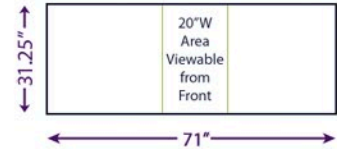

6'ft Curved Energy Table-Top Pop Up

Graphic Layout & Accessory Options

Top View

Full Wrap Photomural Graphic Panels

Call today for information on upgrading to an Oval Shipping Case and Case Wrap

Graphic Case Wrap

Photoshop 7 to CS3 (CMYK, Flattened TIF with LZW compression, or PSD)

No Bleed

Pop Up Header Graphic Options

Detachable Headers

- ① 2 Panel Header: 55"W x 14"H
 - ② Full Wrap Header: 95"W x 14"H
- * Graphics are Velcro Backed *