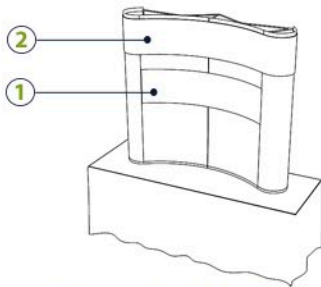

6'ft Curved Energy Table-Top Pop Up

Graphic Layout & Accessory Options

Top View

Full Wrap Photomural Graphic Panels

Call today for information on upgrading to an Oval Shipping Case and Case Wrap

Graphic Case Wrap

Artwork:

Please create art as one piece at 100 - 120 dpi, at 100% size.

Illustrator 10 to CS3 (AI, PDF or EPS) Outline all fonts

(Large areas of gradations created in Illustrator could result in unwanted banding issues when printed.)

Photoshop 7 to CS3 (CMYK, Flattened TIF with LZW compression, or PSD)

No Bleed

Pop Up Header Graphic Options

Detachable Headers

- ① 2 Panel Header: 55"W x 14"H
 - ② Full Wrap Header: 95"W x 14"H
- * Graphics are Velcro Backed *