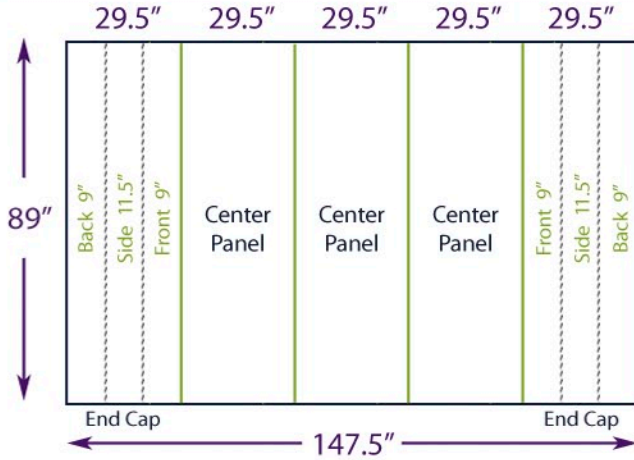

10'ft Straight Energy Pop Up

Graphic Layout & Accessory Options

Top View

Full Wrap Photomural Graphic Panels

Graphic Case Wrap

Artwork:

Please create art as one piece at 100 - 120 dpi, at 100% size.

Illustrator 10 to CS3 (AI, PDF or EPS) Outline all fonts

(Large areas of gradations created in Illustrator could result in unwanted banding issues when printed.)

Photoshop 7 to CS3 (CMYK, Flattened TIF with LZW compression, or PSD)

No Bleed

Pop Up Header Graphic Options

Detachable Headers

① 3 Panel Header: 88.5" W x 14" H

② Full Wrap Header: 147.5" W x 14" H

* Graphics are Velcro Backed *