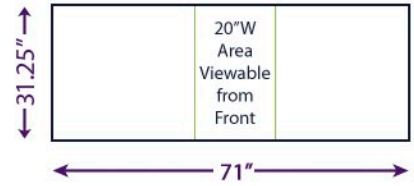

10'ft Straight Energy Pop Up

Graphic Layout & Accessory Options

Top View

Full Wrap Photomural Graphic Panels

Graphic Case Wrap

Artwork:

Please create art as one piece at 100 - 120 dpi, at 100% size.

Illustrator 10 to CS3 (AI, PDF or EPS) Outline all fonts

(Large areas of gradations created in Illustrator could result in unwanted banding issues when printed.)

Photoshop 7 to CS3 (CMYK, Flattened TIF with LZW compression, or PSD)

No Bleed

Pop Up Header Graphic Options

Detachable Headers

① 3 Panel Header: 88.5" W x 14" H

② Full Wrap Header: 147.5" W x 14" H

* Graphics are Velcro Backed *