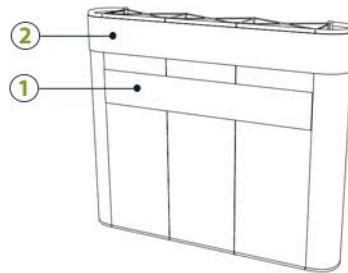

10'ft Straight Energy Pop Up

Graphic Layout & Accessory Options

Top View

Full Wrap Photomural Graphic Panels

Graphic Case Wrap

Artwork:

Please create art as one piece at 100 - 120 dpi, at 100% size.

Illustrator 10 to CS3 (AI, PDF or EPS) Outline all fonts

(Large areas of gradations created in Illustrator could result in unwanted banding issues when printed.)

Photoshop 7 to CS3 (CMYK, Flattened TIF with LZW compression, or PSD)

No Bleed

Pop Up Header Graphic Options

Detachable Headers

① 3 Panel Header: 88.5" W x 14" H

② Full Wrap Header: 147.5" W x 14" H

* Graphics are Velcro Backed *