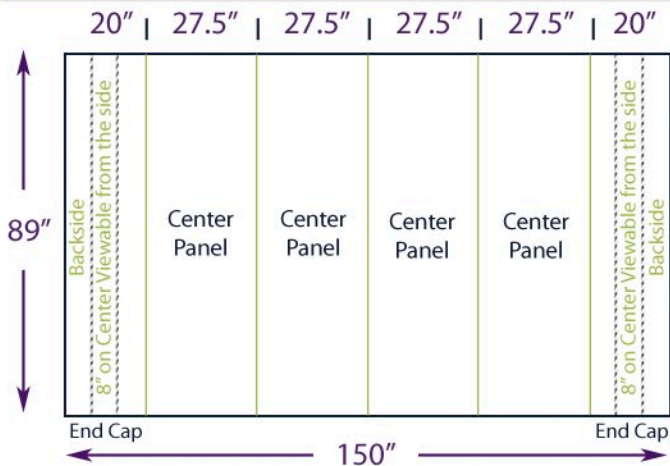

# 10'ft Curved Energy Pop Up

Graphic Layout & Accessory Options

Top View

## Full Wrap Photomural Graphic Panels

### Detachable Headers

- ① 4 Panel Header: 110"W x 14"H
  - ② Full Wrap Header: 150"W x 14"H
- \* Graphics are Velcro Backed \*