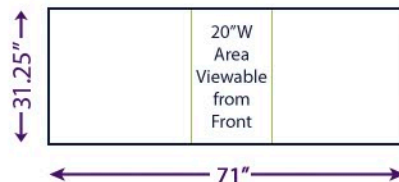

Artwork:

Please create art as one piece at 100 - 120 dpi, at 100% size.

Illustrator 10 to CS3 (AI, PDF or EPS) Outline all fonts

(Large areas of gradations created in Illustrator could result in unwanted banding issues when printed.)

Photoshop 7 to CS3 (CMYK, Flattened TIF with LZW compression, or PSD)

No Bleed