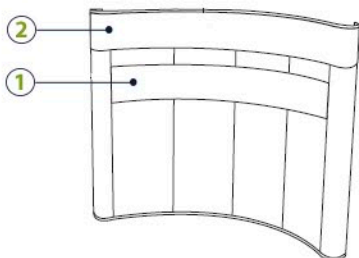

### Artwork:

Please create art as one piece at 100 - 120 dpi, at 100% size.

Illustrator 10 to CS3 (AI, PDF or EPS) Outline all fonts

(Large areas of gradations created in Illustrator could result in unwanted banding issues when printed.)

### Detachable Headers

- ① 4 Panel Header: 110"W x 14"H
  - ② Full Wrap Header: 150"W x 14"H
- \* Graphics are Velcro Backed \*